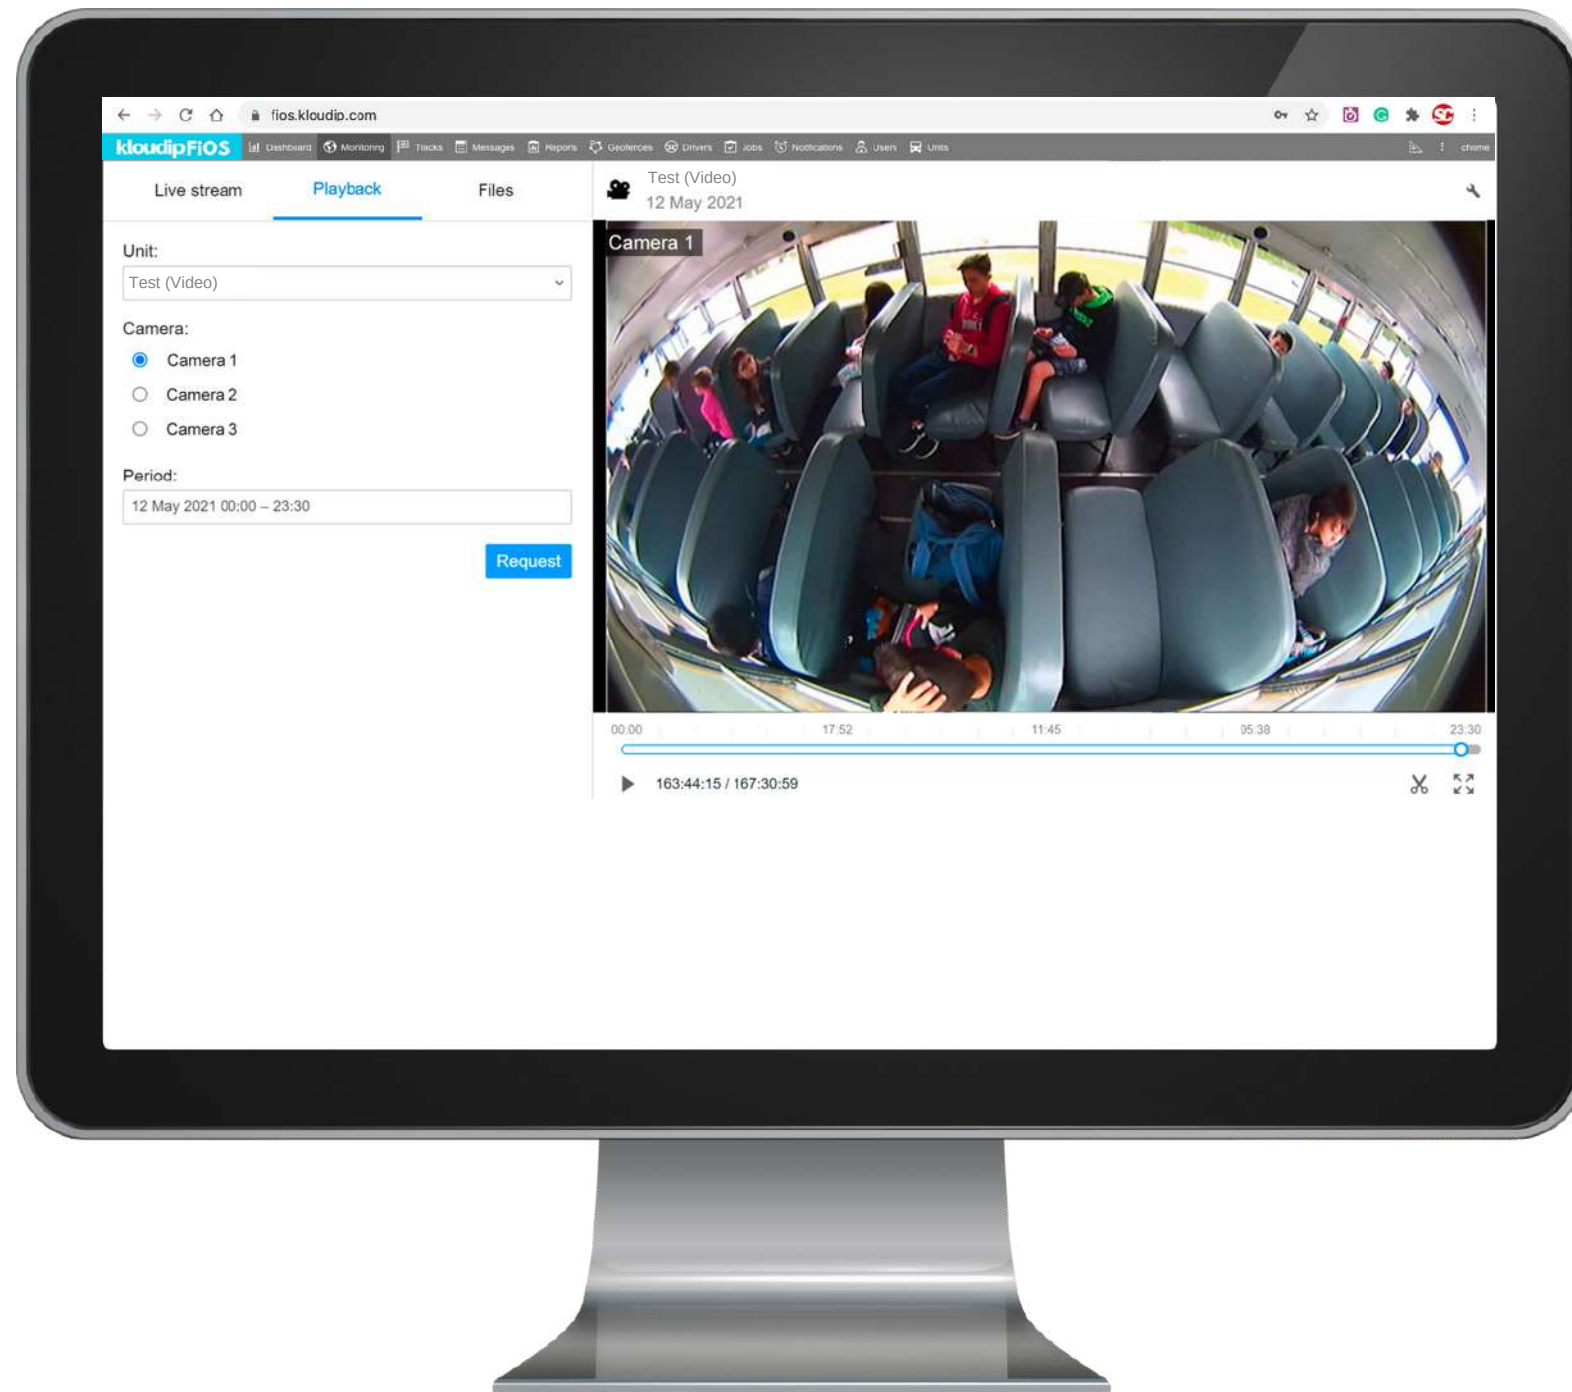

# ENHANCED MOBILE VIDEO MONITORING

# CAPTURE THE MOMENT

Hours of monitoring when loading & unloading your valuable cargo. Dual camera option to capture driver view and the front view. Dome cameras to capture passenger view and outdoor cameras for external view.

# ALL ON ONE SCREEN

Live and recorded view alongside location in motion. You can monitor your vehicles' location and up to 4 cameras on a single screen. Select the camera, zoom, and get a closer look.

Full video will be recorded on in-vehicle MDVR up to the selected capacity and overwritten thereafter. You may upload 30-60 sec important video clips to your 5GB cloud storage provide on FiOS for record-keeping.